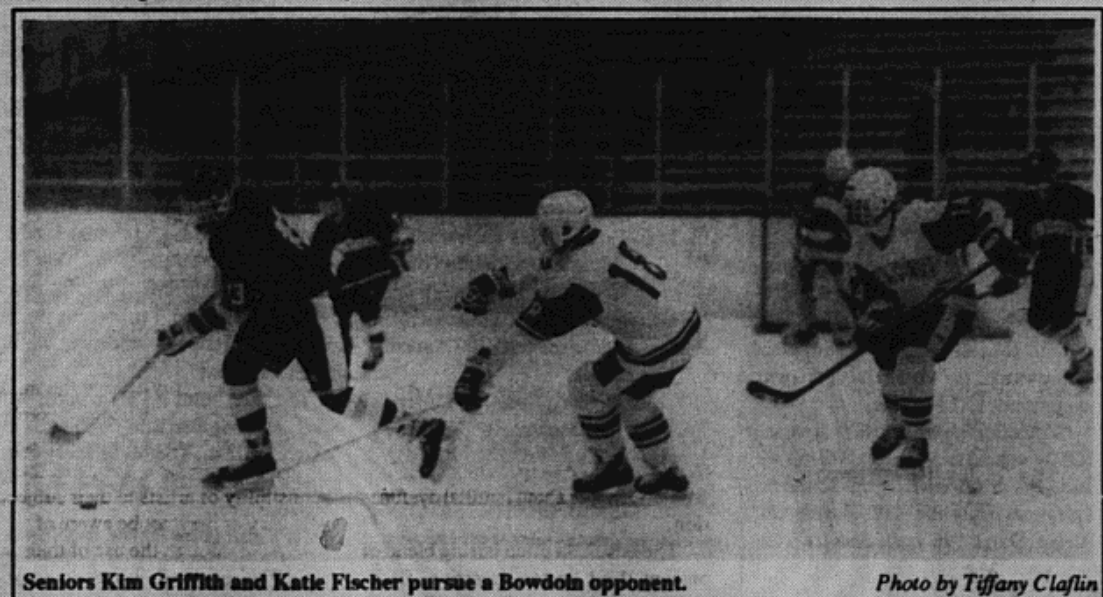

Seniors Kim Griffith and Katie Fischer pursue a Bowdoin opponent.

Photo by Tiffany Clafin